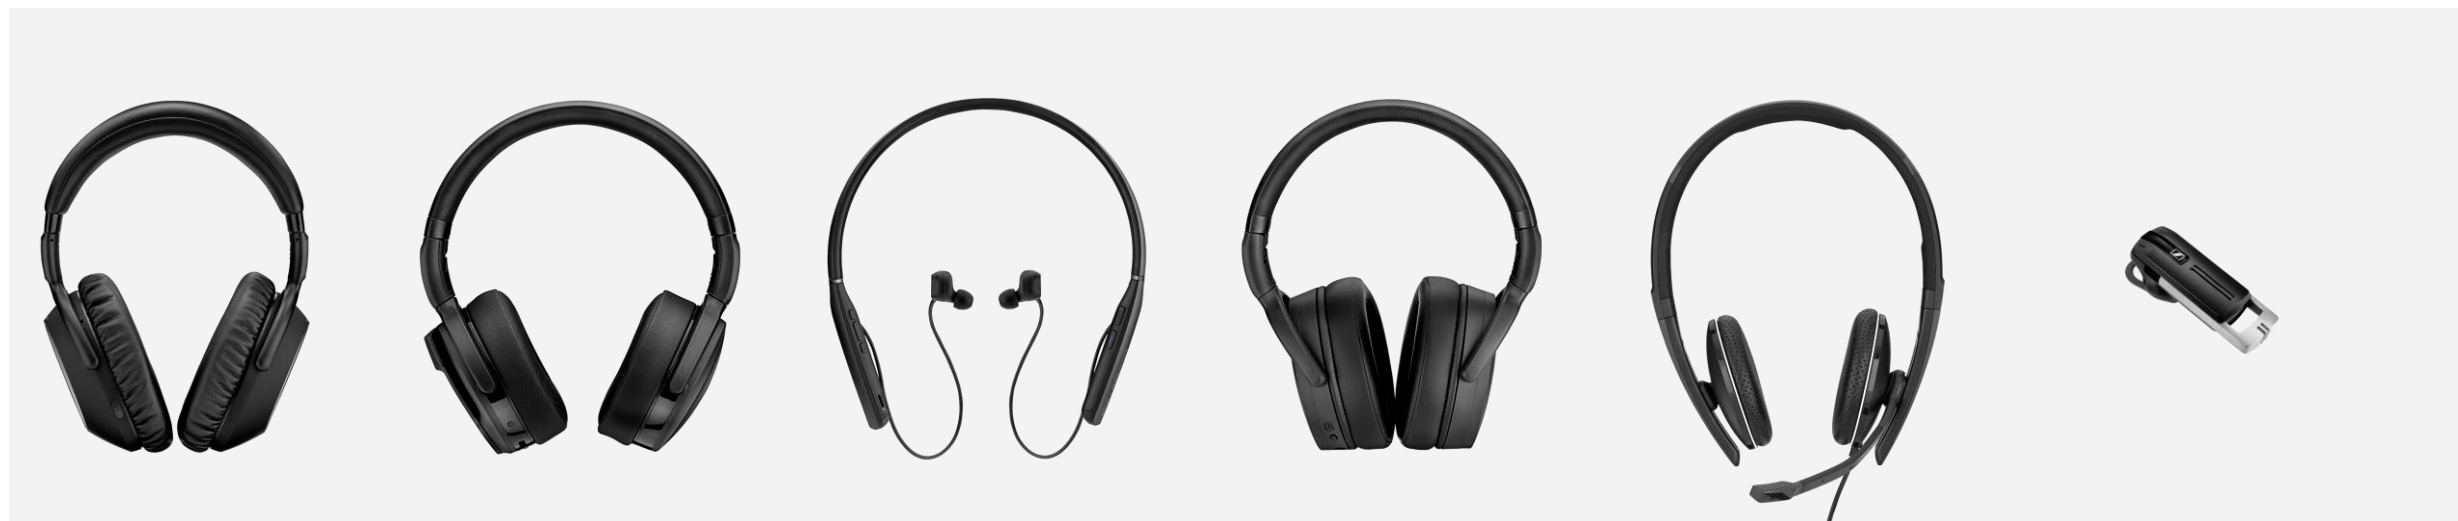

ADAPT line

Work your way

ADAPT 600 Series
Wireless Bluetooth®

ADAPT 500 Series
Wireless Bluetooth®

ADAPT 400 Series
Wireless Bluetooth®

ADAPT 300 Series
Wireless Bluetooth®

ADAPT 100 Series
Wired headsets

ADAPT Presence Series
Wireless Bluetooth®

When the world is your office, enjoy a line of versatile audio solutions that work your way. Ensure flawless business calls and boost your concentration with headsets that offer Active Noise Cancellation and optimized music experiences.