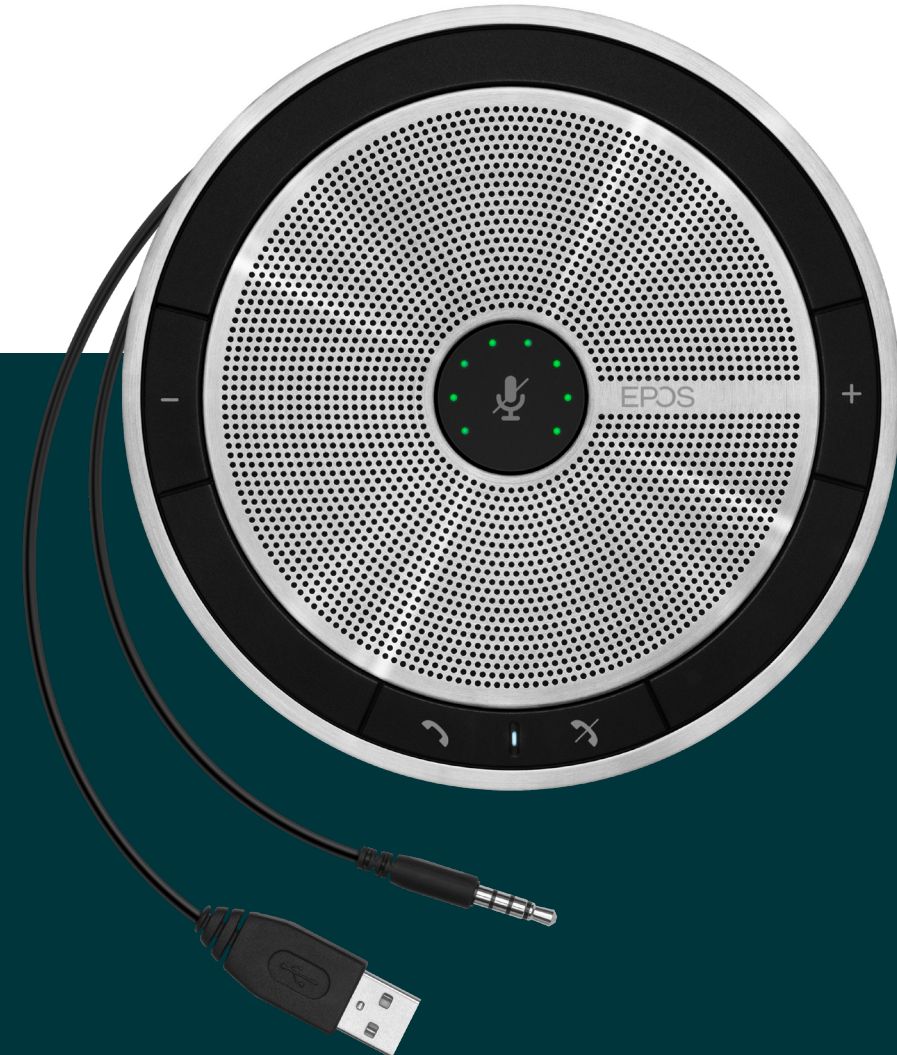

Plug-n-play conferencing

EXPAND 20

Enjoy excellent conferencing with a portable wired speakerphone solution. Simply plug-and-play, wherever you want to work.

- **Experience plug-and-play conferencing anywhere**
  With compact, lightweight design, choice of USB or 3.5 mm jack and up to 20 hours of use
- **Get premium sound for better meetings**
  EPOS quality sound, duplex performance and echo cancellation for natural conversations without straining your voice
- **Personal or small group conference calls**
  Easy to take with you on-the-go for personal use or place in smaller meeting rooms
- **Enjoy high-quality design**
  That looks as good as it sounds, and is crafted to perfection with high-quality materials
- **As easy as it gets**
  With an intuitive user interface – simply connect to your PC/softphone, mobile phone or tablet and you are ready to talk